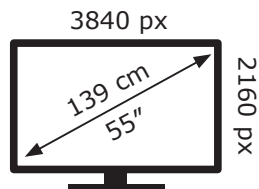

ENERG

LG Electronics

55UN71003LB

74 kWh/1000h

ABCDEF**G**

109 kWh/1000h

2019/2013