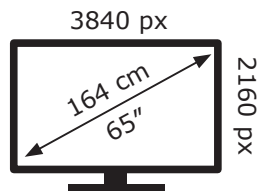

ENERG

LG Electronics

OLED65GX6LA

138 kWh/1000h

ABCDEF**G**

253 kWh/1000h

2019/2013