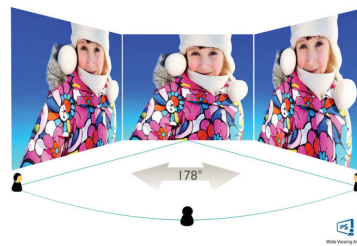

IPS technology

IPS displays use an advanced technology that gives you extra-wide viewing angles of 178/178 degrees, making it possible to view the display from almost any angle. Unlike standard TN panels, IPS displays give you remarkably crisp images with vivid colours, making them ideal not only for Photos, movies and web browsing, but also for professional applications that demand colour accuracy and consistent brightness at all times.