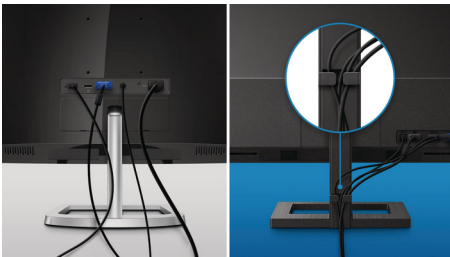

Cable management is an intimate design that maintains a tidy workspace by organising the cables and wires required for the operation of a display device.

USB-C connection

This Philips display features a USB type-C connector with power delivery. With intelligent and flexible power management, you can power charge your compatible device directly. Its slim, reversible USB-C allows for easy, one-cable connection. You can watch high-resolution video and transfer data at super speed, while powering up and recharging your compatible device at the same time.