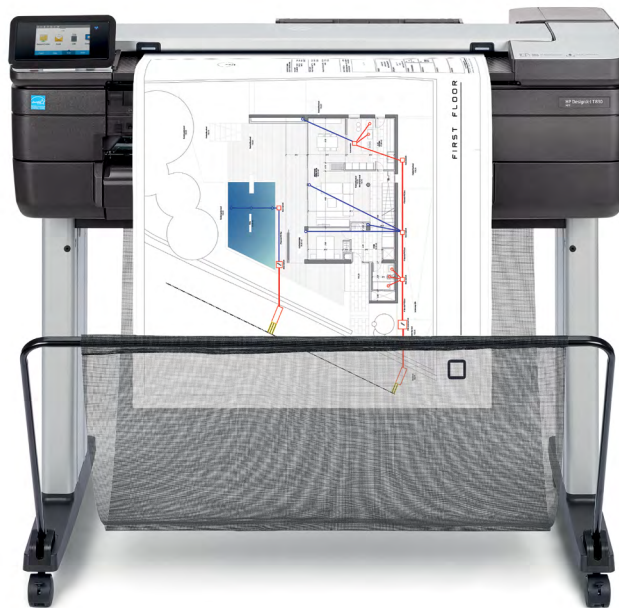

HP DesignJet T830 24-in Multifunction Printer

The smart choice for architecture and construction offices ready to evolve

CONVENIENT—Fast, agile, intuitive print/scan/copy

- Print documents fast—up to 26 seconds for A1/D-size prints¹
- Enjoy easy installation in the office, construction job site with the most compact large-format MFP²
- Easily print project sets and PDF documents with HP Click printing software.
- Anyone can print smoothly from a smartphone or tablet with HP Mobile Printing³

TRUSTED—HP DesignJet quality and reliability

- Get HP DesignJet quality also in small-format sizes—print half-size documents with 50-sheet A4/A3 input tray
- Achieve precise lines up to 0.1% line accuracy⁴, up to 2400 dpi, and high contrast—HP Bright Office Inks
- Smart scanning technology protects originals from damage when scanning and obtains precise colors
- Reinforced design and strong legs for easy transport and use at the job site

COMMUNICATION—Immediately share meeting results

- Use built-in scanner to copy and distribute sketches and hand-annotated drawings to peers/partners right away
- Easily link your computer, smartphone, or tablet to the printer with Wi-Fi Direct
- Share drawings immediately—scan/email from front panel, use HP Smart app⁵ to email contacts, post to cloud
- No learning curve—with the intuitive design of a single touchscreen, you can scan, copy, and share instantly

Dynamic security enabled printer. Cartridges using a non-HP chip might not work and those that work today might not work in the future. More at: hp.com/go/learnaboutesupplies

For more information, please visit
hp.com/go/designjetT830

¹ The HP DesignJet T830 24-in Printer prints documents up to 25% faster compared to the HP DesignJet T520 24-inch Printer. Mechanical printing time, printed in Fast mode with Economode on, using HP Bright White Inkjet Paper (bond) and Original HP Bright Office Inks.

² The HP DesignJet T830 24-inch and 36-inch Multifunction Printers are the most compact large-format devices performing print/scan/copy functions based on H x W x L specifications published as of May, 2017.

⁴ +/-0.1% of the specified vector length or +/-0.2 mm (whichever greater) at 23° C (73° F), 50-60% relative humidity, on A1/D HP printing material in Best mode with HP Heavyweight roll feed and Original HP Bright Office Inks.

⁵ The HP Smart app is available for Apple® iPad, iPhone, and iPod Touch running iOS v7.0 or later and for Android™ mobile devices running Android™ v4.4 or later. The HP Smart app is available for free from the Apple® App Store for Apple® mobile devices and from the Google Play Store for Android™ mobile devices.