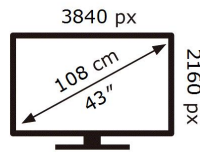

**ENERGY**

SAMSUNG

HG43ET670UB

**78** kWh/1000h

ABCDEF **G**

**110** kWh/1000h

2019/2013