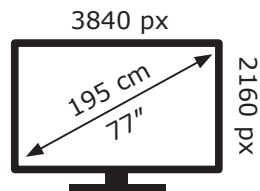

# ENERGY

LG Electronics

OLED77CX6LA

**163** kWh/1000h

ABCDEF**G**

**321** kWh/1000h

2019/2013