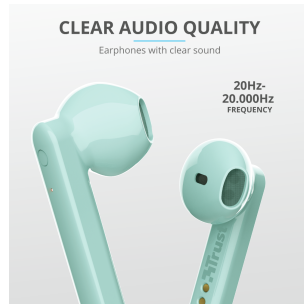

COLORES

Primo Touch Bluetooth Wireless Earphones - mint
23781

Primo Touch Bluetooth Wireless Earphones - black
23712

Primo Touch Bluetooth Wireless Earphones - white
23783

Primo Touch Bluetooth Wireless Earphones - pink
23782

Primo Touch Bluetooth Wireless Earphones - blue
23780

PRODUCT VISUAL 1

PRODUCT PICTORIAL 1

PRODUCT PICTORIAL 2

PRODUCT PICTORIAL 3

PRODUCT PICTORIAL 4

PRODUCT PICTORIAL 5

PRODUCT ESHOT 1