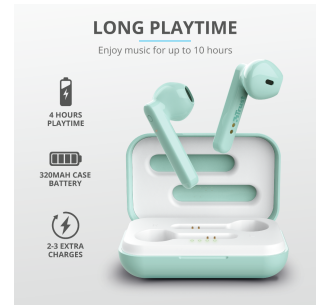

Primo Touch Bluetooth Wireless Earphones - blue
23780

PRODUCT VISUAL 1

PRODUCT PICTORIAL 1

PRODUCT PICTORIAL 2

PRODUCT PICTORIAL 3

PRODUCT PICTORIAL 4

PRODUCT PICTORIAL 5

PRODUCT ESHOT 1