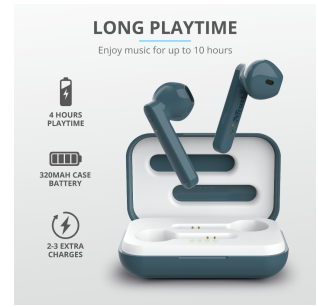

PRODUCT PICTORIAL 2