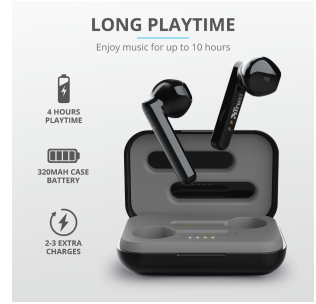

Primo Touch Bluetooth Wireless Earphones - blue
23780

Primo Touch Bluetooth Wireless Earphones - black

PRODUCT VISUAL 1

PRODUCT PICTORIAL 1

PRODUCT PICTORIAL 2

PRODUCT PICTORIAL 3

PRODUCT PICTORIAL 4

PRODUCT PICTORIAL 5