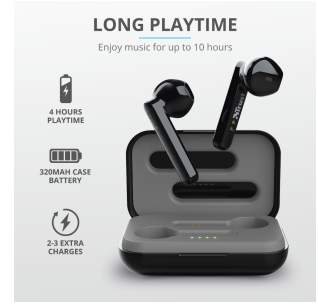

Primo Touch Bluetooth Wireless Earphones - blue
23780

PRODUCT VISUAL 1

PRODUCT PICTORIAL 1

PRODUCT PICTORIAL 2

PRODUCT PICTORIAL 3

PRODUCT PICTORIAL 4

PRODUCT PICTORIAL 5

PRODUCT ESHOT 1