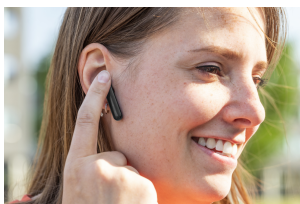

LIFESTYLE VISUAL 3