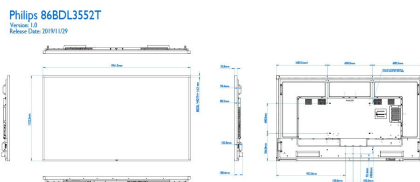

- Temperature range (operation): 0 ~ 40 °C
- Temperature range (storage): -20 ~ 60 °C
- Relative humidity: 20 ~ 80 %
- Altitude: 0 ~ 3000 m
- MTBF: 50,000 hour(s)

Sound

- Built-in speakers: 2 x 20 W RMS

Accessories

- Included accessories: Remote Control, Batteries for remote control, Quick start guide, RS232 cable, AC Power Cord, HDMI cable, IR sensor cable (1.8 M), USB cable
- Included Accessories: RS232 daisy-chain cable,

- Passive stylus X2
- Optional accessories: CastTo dongle

Multimedia Applications

- USB Playback Audio: AAC, AIF, AIFF, ASF, M3U, M4A, MP3, MP4, PLS, WAV, WMA
- USB Playback Video: ISM, M2TS, M4V, Manifest, MK3D, MKV, MP4, MPD, MPEG, MPG, MT2, MTS, TS, VOB
- USB Playback Picture: BMP, GIF, JPEG, PNG

Miscellaneous

- On-Screen Display Languages: English, French, German, Spanish, Polish, Turkish, Russian, Italian, Simplified Chinese, Traditional Chinese, Arabic, Japanese, Danish, Dutch, Finnish, Norwegian, Portuguese, Swedish
- Regulatory approvals: CE, UL/cUL, CCC, RoHS, BSMI, CB, VCCI, EAC, FCC, Class B, PSB
- Warranty: 3 year warranty

Interactivity

- Multi-touch technology: Infrared touch
- Plug and play: HID compliant
- Protection glass: Anti-Glare, Anti-Reflective, Tempered safety glass
- Touch points: 20 simultaneous touch points

Internal Player

- CPU: MTK5680
- GPU: DDR4 4 GB
- Memory: 4 GB RAM
- Storage: 32 GB eMMC
- Wi-Fi: 2G/5G 2T2R, 802.11 a/b/g/n/ac dual band

Issue date 2020-07-09

Version: 2.0.1

12 NC: 8670 001 66465
EAN: 87 12581 76602 3

© 2020 Koninklijke Philips N.V.
All Rights reserved.

Specifications are subject to change without notice.
Trademarks are the property of Koninklijke Philips N.V.
or their respective owners.

www.philips.com