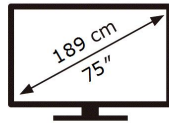

**ENERGY**

SAMSUNG

BE75T-H

**185** kWh/1000h

ABCDEF **G**

**224** kWh/1000h

3840 px

2160 px