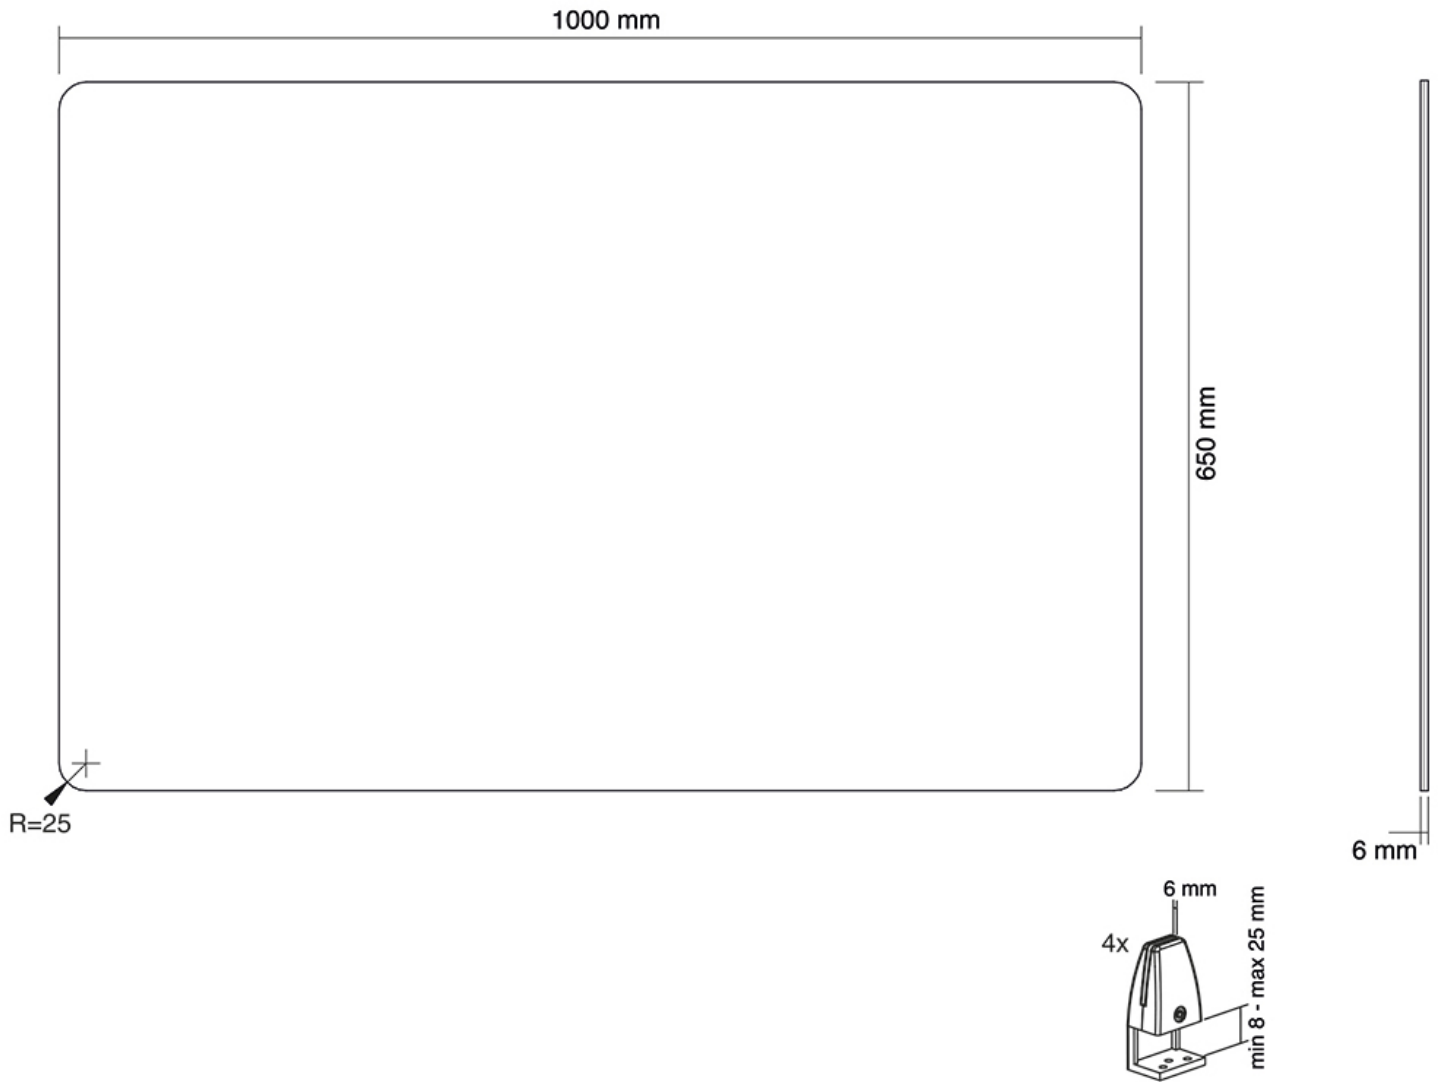

NS-GLSPROTECT100 NEOMOUNTS SAFETY SCREEN

SPECIFICATIONS

GENERAL

Desk mount Clamp

FUNCTIONALITY

Type Fixed
Height adjustment 65 cm
Width adjustment 100 cm
Depth adjustment 0.6 cm

INFORMATION

Color Transparent
Warranty 5 year
EAN code 8717371448356

With the NS-GLSPROTECT, the workplace can be shielded from the front and side in a durable and stylish way, to create extra safety and distance from others. The series consists of 4 models with different sizes; the NS-GLSPROTECT100, NS-GLSPROTECT120, NS-GLSPROTECT140 and NS-GLSPROTECT160, for respectively 1 m, 1,2 m, 1,4 m and 1,6 m desks. All models are 65 cm high and 6 mm thick and made of laminated and tempered glass. The tempered glass adds an extra safety aspect to the screens; the transparent film between the two layers of glass increases the resistance and ensures that the glass stays in place and does not shatter, in the extreme case that the glass of the screen should break. The NS-GLSPROTECT models can be easily attached to the desk with two clamps and therefore move with the height-adjustable desk. The models can be used as desired for both the front and the sides of the desk, to create optimal safety. When mounted to the side of an average desk, the screen protrudes beyond the desk, automatically creating a barrier between the user and any person at the desk next to it. The NS-GLSPROTECT products are 100% recyclable, very user-friendly, easy to install and easy to clean.

Dimensions: 1000x650x6 mm

Net weight: 9,9 kg

NS-GLSPROTECT100 NEOMOUNTS SAFETY SCREEN

Neomounts