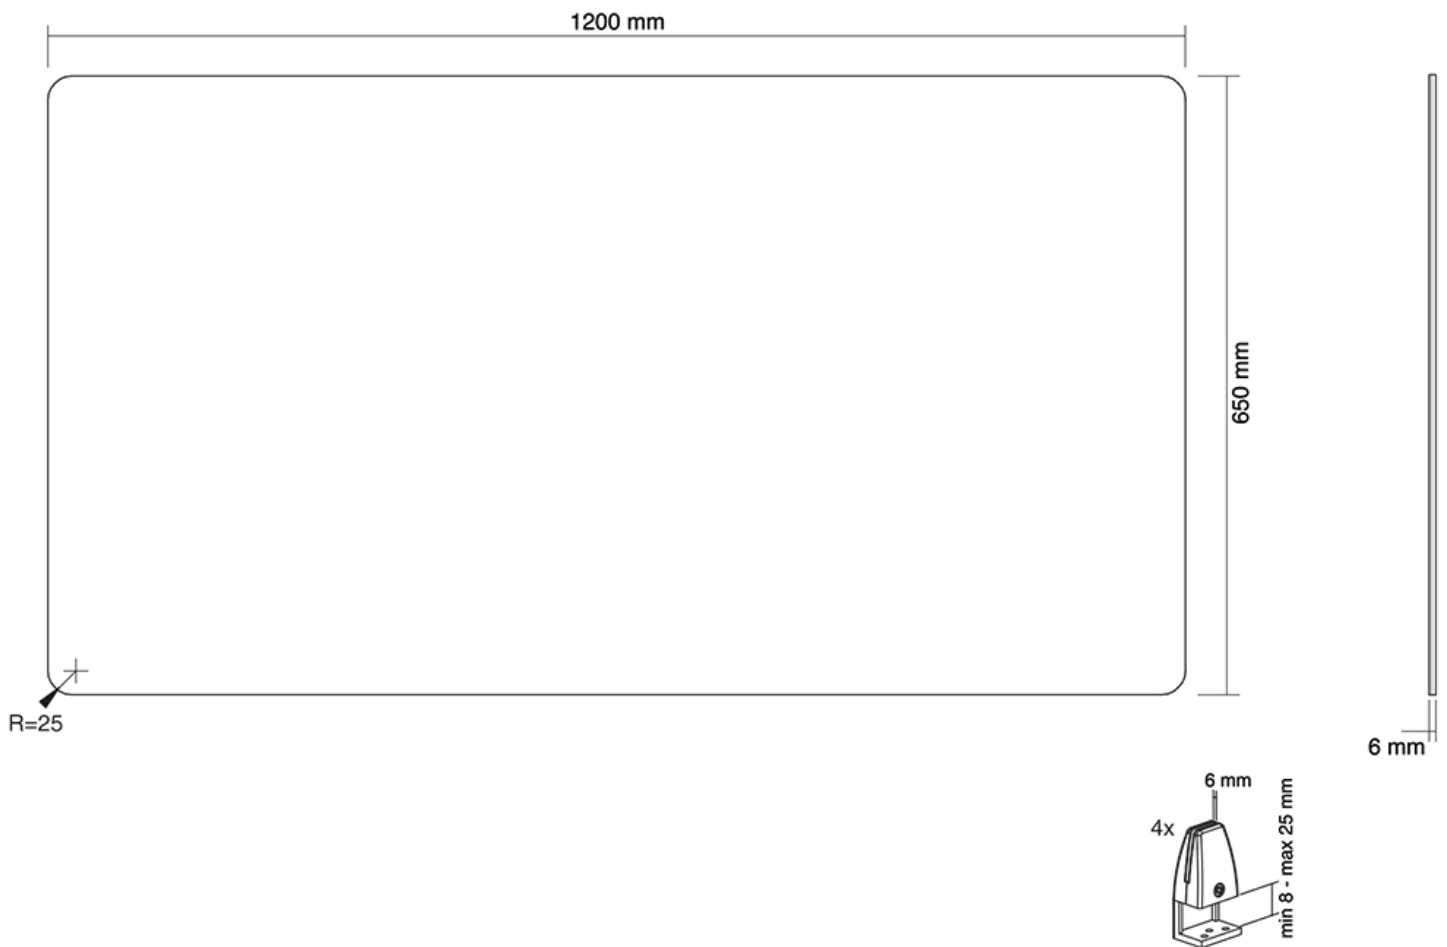

NS-GLSPROTECT120 NEOMOUNTS SAFETY SCREEN

SPECIFICATIONS

GENERAL

Desk mount Clamp

FUNCTIONALITY

Type Fixed
Height adjustment 65 cm
Width adjustment 120 cm
Depth adjustment 0.6 cm

INFORMATION

Color Transparent
Warranty 5 year
EAN code 8717371448363

The Neomounts NS-GLSPROTECT120 is a durable 120 cm glass screen that offers distance protection in the workspace - Tempered, transparent glass, 100% recyclable

Neomounts expands the recently introduced NS-PROTECT line with a new series; the NS-GLSPROTECT. Like the NS-PLXPROTECT products, the models in this high-end series offer a smart solution for a safer workplace in the new 1.5/ 2-meter society.

The NS-GLSPROTECT120 is 1,2 m wide x 65 cm high and suitable for desks with a maximum thickness of 25 mm*. The screen is made of 6 mm laminated and tempered glass and has rounded corners and edges for extra safety. The screen can be easily installed onto the desk with 2 clamps and offers a durable and stylish solution for the new way of working. The screen comes with both white and black clamps as standard. The clamps guarantee a solid and secure installation onto the desk and move smoothly with the sit-stand workstation when it is adjusted in height.

Dimensions: 1200x650x6 mm

Net weight: 11,9 kg

NS-GLSPROTECT120 NEOMOUNTS SAFETY SCREEN

Neomounts