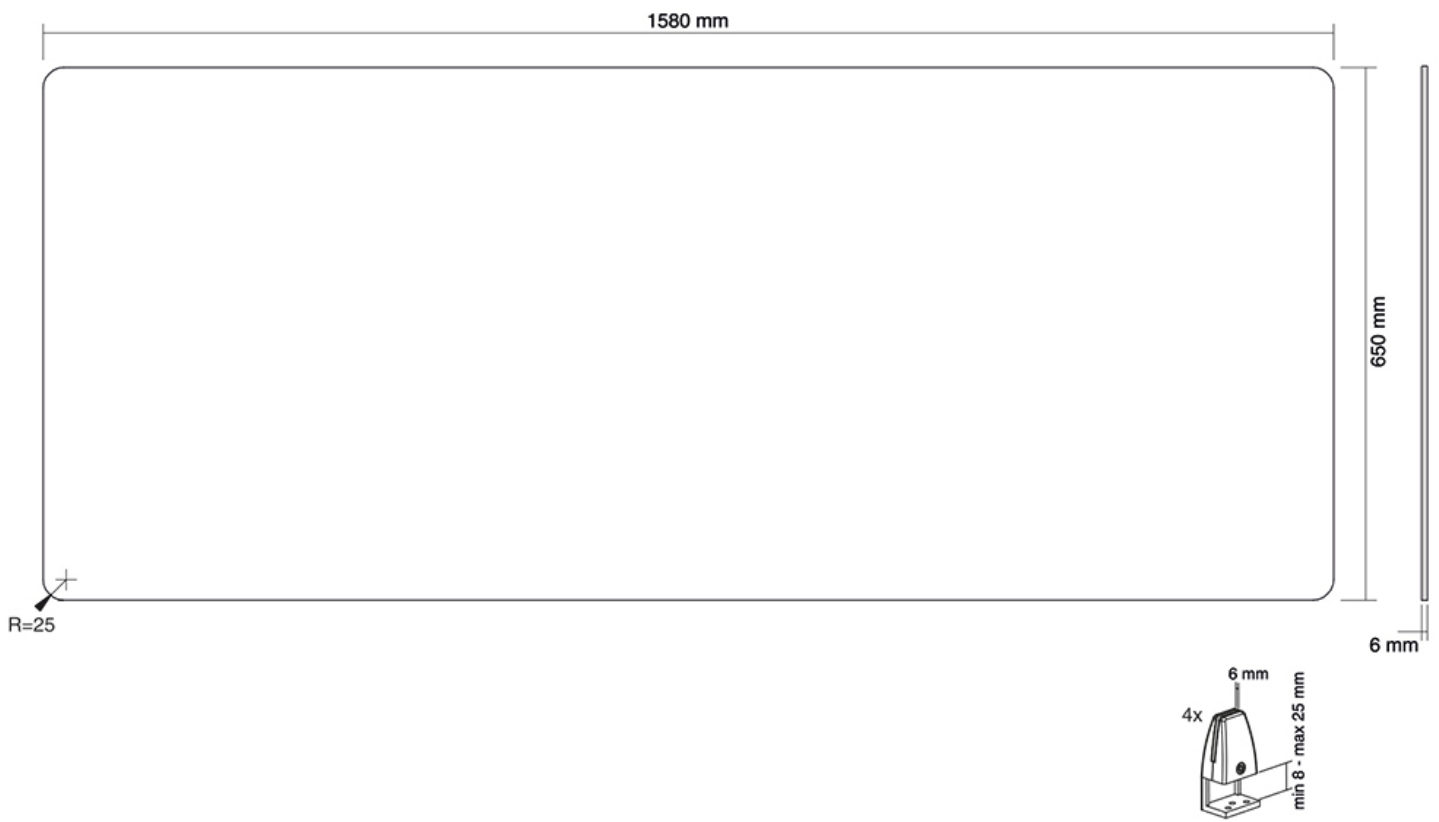

With the NS-GLSPROTECT, the workplace can be shielded from the front and side in a durable and stylish way, to create extra safety and distance from others. The series consists of 4 models with different sizes; the NS-GLSPROTECT100, NS-GLSPROTECT120, NS-GLSPROTECT140 and NS-GLSPROTECT160, for respectively 1 m, 1,2 m, 1,4 m and 1,6 m desks. All models are 65 cm high and 6 mm thick and made of laminated and tempered glass. The tempered glass adds an extra safety aspect to the screens; the transparent film between the two layers of glass increases the resistance and ensures that the glass stays in place and does not shatter, in the extreme case that the glass of the screen should break. The NS-GLSPROTECT models can be easily attached to the desk with two clamps and therefore move with the height-adjustable desk. The models can be used as desired for both the front and the sides of the desk, to create optimal safety. When mounted to the side of an average desk, the screen protrudes beyond the desk, automatically creating a barrier between the user and any person at the desk next to it. The NS-GLSPROTECT products are 100% recyclable, very user-friendly, easy to install and easy to clean.

The NS-GLSPROTECT160 is 1,58 m wide x 65 cm high and suitable for desks with a maximum thickness of 25 mm*. The screen is made of 6 mm laminated and tempered glass and has rounded corners and edges for extra safety. The screen can be easily installed onto the desk with 2 clamps and offers a durable and stylish solution for the new way of working. The screen comes with both white and black clamps as standard. The clamps guarantee a solid and secure installation onto the desk and move smoothly with the sit-stand workstation when it is adjusted in height.

Dimensions: 1580x650x6 mm

Net weight: 15,3 kg

NS-GLSPROTECT160 NEOMOUNTS SAFETY SCREEN

Neomounts