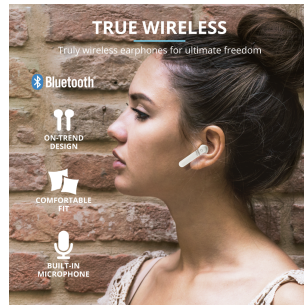

COLORES

Primo Touch Bluetooth Wireless Earphones - white
23783

Primo Touch Bluetooth Wireless Earphones - black
23712

Primo Touch Bluetooth Wireless Earphones - pink
23782

Primo Touch Bluetooth Wireless Earphones - mint
23781

Primo Touch Bluetooth Wireless Earphones - blue
23780

PRODUCT VISUAL 1

PRODUCT PICTORIAL 1

PRODUCT PICTORIAL 2

PRODUCT PICTORIAL 3

PRODUCT PICTORIAL 4

PRODUCT PICTORIAL 5

LIFESTYLE VISUAL 1