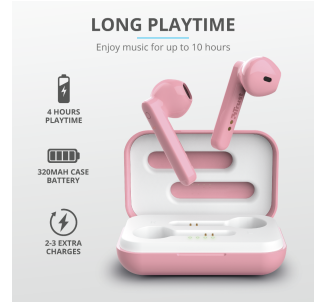

Primo Touch Bluetooth Wireless Earphones - blue
23780

Primo Touch Bluetooth Wireless Earphones - pink

PRODUCT VISUAL 1

PRODUCT PICTORIAL 1

PRODUCT PICTORIAL 2

PRODUCT PICTORIAL 3

PRODUCT PICTORIAL 4

PRODUCT PICTORIAL 5

PRODUCT ESHOT 1

LIFESTYLE VISUAL 1

LIFESTYLE VISUAL 2

LIFESTYLE VISUAL 3

PRODUCT VISUAL 2

PRODUCT VISUAL 3