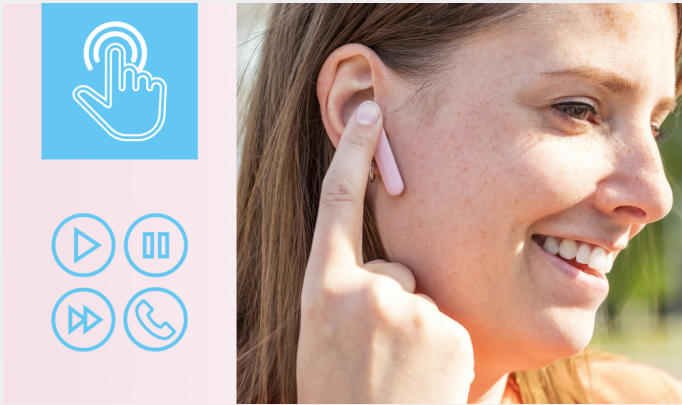

Power of Wireless

With a wireless range of 10 meters, the earphones offer support even when you're away from your device. Feel free to move around the room while your phone is charging without having to pause your music.

The Magic Touch

With on-ear touch controls, you can access the most important functions, such as playing, pausing and skipping songs, without having to reach for your device. The built-in microphone also allows quick access to your smartphone's voice assistant to make handsfree calls.