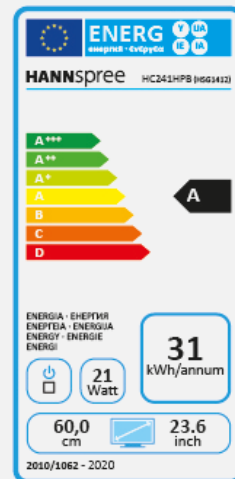

### OTHER FEATURES

ECO  
Friendly

Low Blue  
Light  
Mode

Tilt

Flicker  
Free

Display Size	59.94cm / 23.6" Diagonal
Panel Type	LED Backlight MVA Panel (*)
Aspect Ratio	16:9
Resolution (H x V)	1920 x 1080 Full HD
Brightness (Typ.)	250cd/m <sup>2</sup>
Contrast (Typ.)	3.000:1 (Typical)
Contrast (Active)	10.000.000:1 (Active)
Viewing Angle L/R; U/D	178° H – 178° V (CR >10)
Response Time	10 msec
Pixel Pitch	0,2715 (H) x 0,2715 (V) mm
Panel Surface	Anti-Glare; Hard Coating:3H; Haze: 25%
Display Colors	16.7M Colors
Horizontal Frequency	30 ~ 83 kHz
Vertical Frequency	60 ~ 75 Hz
Max Display Frequency	1920 x 1080 @ 60Hz
Input 1	D-Sub (VGA)
Input 2	HDMI 1.4
Input 3	-
Buil-in Speakers	Yes, 2W x 2, 4Ω
Power Consumption	On: 21W; Standby: 0.14W; Off: 0.13W
AC Power Range	External PSU DC: 12V – 2.5A Input: AC 100 ~ 240 Volt; 50 ~ 60 Hz
Product Dimensions	553 x 202 x 423 mm with stand (W x D x H) 553 x 45 x 335 mm without stand (W x D x H)
Packing Dimensions	608 x 106 x 462 mm (W x D x H)
Net / Gross Weight	2.8 Kg / 3.8 Kg

VESA Mounting	100 x 100 mm
Monitor Stand	Normal Stand
Tilt / Kensington Lock	-3° ~ +14°(±1°) / Yes
Pivot / Swivel	- / -
Controls	MENU, - / Bri, + / Vol, Input / AUTO, POWER
Color	5500K, 6500K, 9300K, User Modes
Preset Mode	PC, ECO, Game, Movie Modes
Bezel & Color Plan	Front Bezel: Glossy. Rear Cover, Arm & Base: Black Texture
On Screen Display	7 OSD Languages
Accessory	Power Adaptor with cable (1,5m); HDMI Cable (1,5m); Quick Start Guide; Warranty Card
Other Features	Low Blue Light Mode Flicker Free

Supplier's Name	HANNspree
Model Name	HC241HPB
Energy Efficiency Class	A
Screen Size (Centimetres)	59,94
Screen Size (Inches)	23,60
On mode power Consumption (W)	21
Annual Energy Consumption* (kWh)	31
Standby-mode Power Consumption (W)	0,14
Off-mode Power Consumption (W)	0,13
Screen Resolution	1920 x 1080