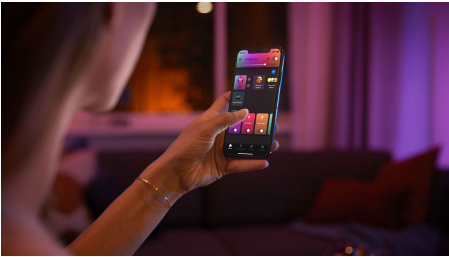

Easy smart lighting

Add colour to any room with these two smart candelabra lamps, which offers warm to cool white light as well as 16 million colours. Use Bluetooth for instant light control in one room or connect to the Hue Bridge to unlock the full suite of features.

Easy smart lighting

- Control up to 10 lights with the Bluetooth app
- Control lights with your voice*
- Create a personalised experience with colourful smart light
- Get the perfect light recipes for your daily activities
- Unlock full suite of smart light features with Hue Bridge

Highlights

Control up to 10 lights with the Bluetooth app

With the Hue Bluetooth app, you can control your Hue smart lights in a single room of your home. Add up to 10 smart lights and control them all with just the touch of a button on your mobile device.

Create a personalised experience with colourful smart light

Transform your home with over 16 million colours, instantly creating the right atmosphere for any event. With the touch of a button, you can set a festive mood for a party, turn your living room into a movie theatre, enhance your home decor with colour accents, and much more.