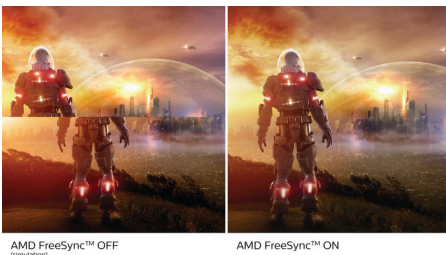

Immersive visuals

- VA display delivers awesome images with wide viewing angles
- 16:9 Full HD display for crisp detailed images
- SmartContrast for rich black details

The gaming advantage is yours

- AMD FreeSync™ Premium; tear free, stutter free, fluid gaming
- 144Hz refresh rates for ultra-smooth, brilliant images
- 1ms (MPRT) fast response for crisp image and smooth gameplay
- SmartImage game mode optimized for gamers
- Ultra Wide-Color wider range of colors for a vivid picture

Features designed for you

- Less eye fatigue with Flicker-free technology
- LowBlue Mode for easy on-the-eyes productivity
- Built-in stereo speakers for multimedia

PHILIPS

Highlights

VA display

Philips VA LED display uses an advanced multi-domain vertical alignment technology which gives you super-high static contrast ratios for extra vivid and bright images. While standard office applications are handled with ease, it is especially suitable for photos, web-browsing, movies, gaming, and demanding graphical applications. It's optimized pixel management technology gives you 178/178 degree extra wide viewing angle, resulting in crisp images.

AMD FreeSync™ Premium

Gaming shouldn't be a choice between choppy gameplay or broken frames. AMD FreeSync™ Premium equips serious gamers with a fluid, tear-free gameplay experience at peak performance. There are no compromises, game confidently with a high refresh rate, low framerate compensation, and low latency.