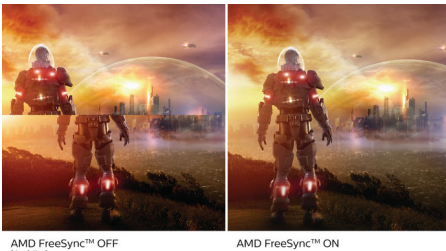

Immersive visuals

- VA display delivers awesome images with wide viewing angles
- 16:9 Full HD display for crisp, detailed images
- SmartContrast for rich black details

The gaming advantage is yours

- AMD FreeSync™ Premium; tear free, stutter free, fluid gaming
- 144 Hz refresh rates for ultra-smooth, brilliant images
- 1 ms (MPRT) fast response for crisp images and smooth gameplay
- SmartImage game mode optimised for gamers
- Ultra Wide-Color wider range of colours for a vivid picture

242E1GAJ/01

Highlights

VA display

The Philips VA LED display uses an advanced multi-domain vertical alignment technology that gives you super-high static contrast ratios for extra-vivid and bright images. While standard office applications are handled with ease, it is especially suitable for photos, web browsing, films, gaming and demanding graphical applications. Its optimised pixel management technology gives you a 178/178 degree extra-wide viewing angle, resulting in crisp images.

AMD FreeSync™ Premium

Gaming shouldn't be a choice between choppy gameplay or broken frames. AMD FreeSync™ Premium equips serious gamers with a fluid, tear-free gameplay experience at peak performance. There are no compromises, game confidently with a high refresh rate, low framerate compensation and low latency.