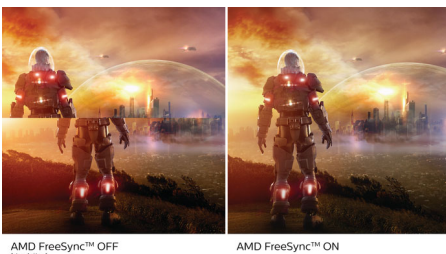

Ultra-smooth gaming

Gaming shouldn't be a choice between choppy gameplay or broken frames. With the new Philips monitor it doesn't have to be. Get fluid,

artefact-free performance at virtually any frame rate with AMD FreeSync™ technology, smooth, quick refresh and ultra-fast response time.