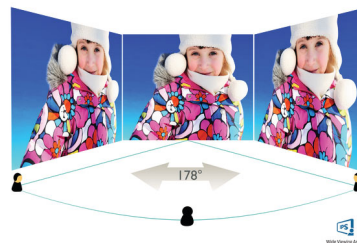

IPS technology

IPS displays use an advanced technology that gives you extra-wide viewing angles of 178/178 degrees, making it possible to view the display from almost any angle. Unlike standard TN panels, IPS displays give you remarkably crisp images with vivid colours, making them ideal not only for Photos, movies and web browsing, but also for professional applications that demand colour accuracy and consistent brightness at all times.