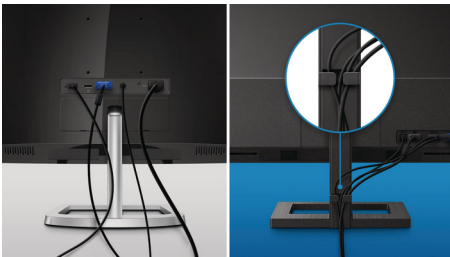

Cable management

Cable management is an intimate design that maintains a tidy workspace by organising the cables and wires required for the operation of a display device.