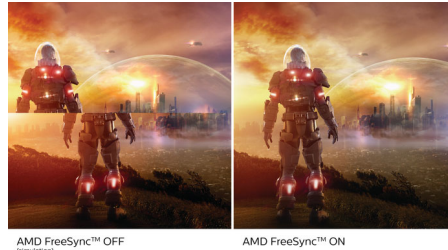

Ultra-smooth gaming

Gaming shouldn't be a choice between choppy gameplay or broken frames. With the new Philips monitor it doesn't have to be. Get fluid, artefact-free performance at virtually any frame rate with AMD FreeSync™ technology, smooth, quick refresh and ultra-fast response time.