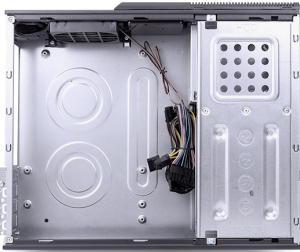

# UK 2010 DESKTOP

PC CASE MATX

PN: 52086

EAN: 6940533543145

The Slim MATX 2010 case has a compact design and ideal for professional and personal environments. It is compatible with MicroATX motherboard up to 24.4 \* 24.4.

## ESPECIFICACIONES

DIMENSIONS	405 L x 99 W x 318 H mm
WEIGHT	2,7 Kg
COLOUR	Black
MATERIAL	SGCC
CONNECTOR	USB 2.0 x 1 / USB 3.0 x 2 / card Reader
SLOT EXPANSIÓN	4 Low Profile
BAY 5,25" INT/EXT	0 / 1
BAY 3,50" INT/EXT	1 + 1 / 0
BAY 2,50" SDD INT/EXT	1 + 1 / 0
POWER SUPPLY ADMITTED	SFX
FAN	1 x (80 x 80 mm) 3 PINS
ANTI INTRUSION SECURITY SYSTEM	Optional does not come standard

## PACKAGING

DIMENSIONS	449 L x 155 L x 349 H mm
WEIGHT	3,3 Kg
CUBIC CAPACITY	0,0243 m <sup>3</sup>
COLOUR	Brown
MATERIAL	Paperboard
PACKAGE CONTENT	PC Case MATX / Base / Screws