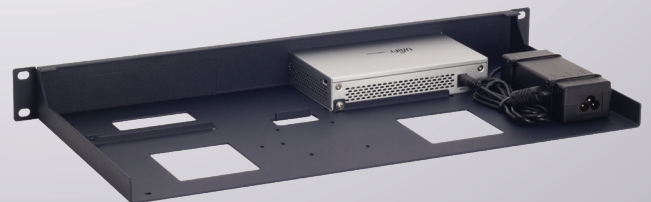

Product Line
WG-RACK

Type
RM-UB-T1

Supported Models **UBIQUITI**
UNIFI SWITCH 8
UNIFI SWITCH 8-60W

DIMENSIONS	1U
COLOR	Metallic Dark Blue
PACKING DIMENSIONS	80 x 520 x 270 mm 3.14 x 20.47 x 10.63 in
PRODUCT DIMENSIONS	44 x 482 x 217 mm (height x width x depth) 1.73 x 18.98 x 8.54 in

Ubiquiti Appliance

ALL THE REASONS TO RACK YOUR APPLIANCE

- Rackmount.IT kits clean up your 19 inch rack and increase the reliability of your appliance.
- Easy 5-minute assembly in a 19 inch rack.
- Front facing network connections.
- Fixed appliance and power supply.
- Next to standard models, Rackmount.IT provides custom made kits in any color on project basis.