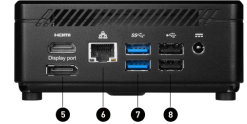

CONNECTIONS

1. 1x Headphone-out
2. 1x Mic-in
3. 1x USB 3.2 Gen 1 Type A
4. 1x USB 3.2 Gen 1 Type C

1. 1x DP (1.2) / 1x HDMI (1.4)
2. 1x RJ45
3. 2x USB 3.2 Gen 1 Type A
4. 2x USB 2.0