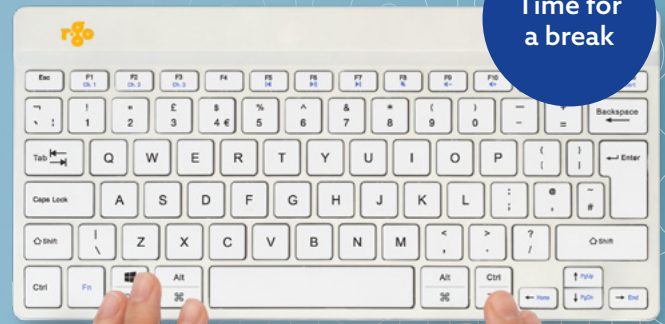

R-Go Break

Your personal break coach

Short movements during your working day are vital for your health! Micro breaks prevent overloading of small muscles and tendons and improve your concentration. Because breaks are often forgotten when you are focused at work, we've developed a break tool that reminds you to interrupt your work on time.

The patented R-Go Break software uses colour signals to indicate when it's time to take a break. During keyboard usage, the light changes colour, like a traffic light:

Green: you are working healthily!

Orange: time for a break

Red: You've missed a break

This way you will get positive feedback about your break behaviour. Download the **R-Go Break software** (www.r-go-break.com).

We care for our environment

We strive for circularity in the design and production of our products. For this commitment, we have received the **Ecovadis Platinum certificate**.

- ✓ All plastic and aluminium used for our compact keyboards is 100% recycled.
- ✓ Eco-friendly packaging made from recycled cardboard with FSC certified sleeves.