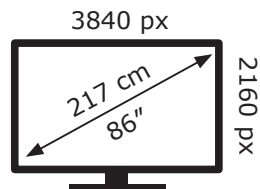

# ENERGY

LG Electronics

86UN85003LA

**202** kWh/1000h

ABCDEF**G**

**269** kWh/1000h

2019/2013