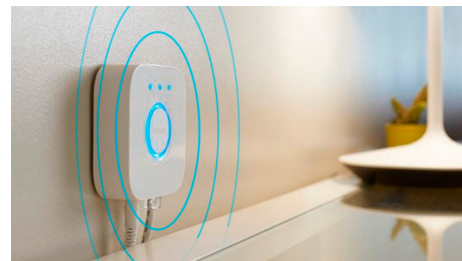

Set the right mood with warm to cool white light

These bulbs and light fixtures offer different shades of warm to cool white light. With complete dimmability from bright to low nightlights, you can tune your lights to the perfect shade and brightness of light for your daily needs.

Unlock the full suite of smart lighting features with the Bridge

The Bridge unlocks the features that make smart lighting truly smart — away-from-home control, voice control, automated lighting, and much more. Add a Bridge to your setup to create immersive experiences, tap into technology that's secure and reliable, and more. The Bridge is the key to smart lighting like you've never seen before.