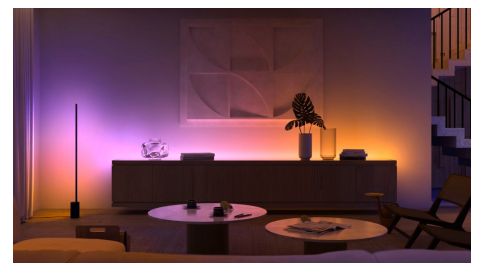

046677561796

Easy smart lighting

Set the mood in any room of your home with the stylish Philips Hue Iris lamp in white. With a light that both washes the wall with color and offers a gentle backlight, the Iris provides a sophisticated, unique effect. Add a Hue Bridge to unlock the full suite of smart lighting features.

Beauty meets smarts

The iconic design of the Philips Hue Iris lamp has been reinvented. Available in black or white, the Iris features a fabric-wrapped cord, mixed materials, aluminum inner tube, and unique light effect — a wash of color with a gentle backlight — to create a sophisticated smart lamp.

Control up to 10 lights with the Bluetooth app

Philips Hue with Bluetooth is the easiest way to get started with smart lighting. Set the mood instantly with Bluetooth-enabled light fixtures and the Hue Bluetooth app, which allows you to control up to 10 lights in a room.

Create a personalized experience with colorful smart light

Instantly set the mood for any occasion with 16 million colors of light. Transform any room for an immersive entertainment experience, create the perfect atmosphere for a get-together with friends, or complement your home decor.