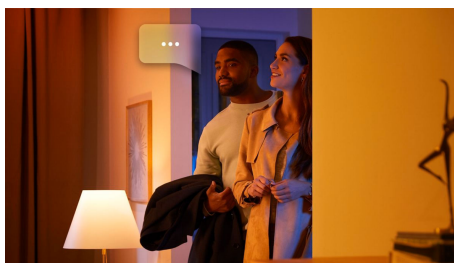

Smart lights to help you wake up and go to sleep more naturally

Pair your Philips Hue Iris limited edition lamp with the Hue Bridge to unlock Wake up and Go to sleep routines, which help you fall asleep and wake up more naturally. The lamp's deep dimming capabilities paired with its diffused backlight allow you to wake up to your own personal sunrise in the morning as your lights gently brighten, or gradually dim warm white lights to help you drift off to sleep easier.

Control up to 10 lights with the Bluetooth app

Philips Hue with Bluetooth is the easiest way to get started with smart lighting. Set the mood instantly with Bluetooth-enabled light fixtures and the Hue Bluetooth app, which allows you to control up to 10 lights in a room.

Control lights with your voice*

Philips Hue works with Amazon Alexa and the Google Assistant when paired with a compatible Google Nest or Amazon Echo device. Simple voice commands allow you to control multiple lights in a room or just a single lamp.