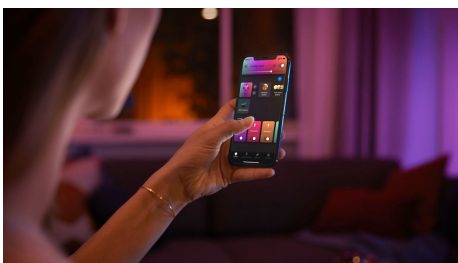

Limitless possibilities

- A stylish plug-and-play lamp
- Beauty meets smarts
- Smart lights to help you wake up and go to sleep more naturally

Easy smart lighting

- Control up to 10 lights with the Bluetooth app
- Control lights with your voice*
- Create a personalized experience with colorful smart light
- Set the right mood with warm to cool white light
- Get the perfect light recipes for your daily activities
- Unlock the full suite of smart lighting features with the Bridge

Beauty meets smarts

The iconic design of the Philips Hue Iris lamp has been reinvented. Available in black or white, the Iris features a fabric-wrapped cord, mixed materials, aluminum inner tube, and unique light effect — a wash of color with a gentle backlight — to create a sophisticated smart lamp.

Smart lights to help you wake up and go to sleep more naturally

Pair your Philips Hue Iris limited edition lamp with the Hue Bridge to unlock Wake up and Go to sleep routines, which help you fall asleep and wake up more naturally. The lamp's deep dimming capabilities paired with its diffused backlight allow you to wake up to your own personal sunrise in the morning as your lights gently brighten, or gradually dim warm white lights to help you drift off to sleep easier.

Control up to 10 lights with the Bluetooth app

Philips Hue with Bluetooth is the easiest way to get started with smart lighting. Set the mood instantly with Bluetooth-enabled light fixtures and the Hue Bluetooth app, which allows you to control up to 10 lights in a room.