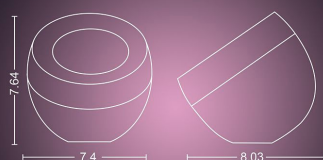

PHILIPS

hue

Iris table lamp

Hue White and color
ambiance

LED integrated

Instant control via Bluetooth

Control with app or voice*

Add Hue Bridge to unlock
more

046677561796