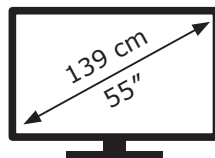

**ENERG** ⚡

LG Electronics

55UN70006LA

**103** kWh/1000h

ABCDEF**G**

**125** kWh/1000h

3840 px

2160 px