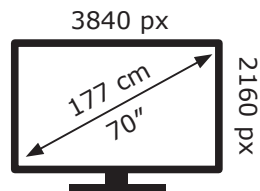

ENERGY

LG Electronics

70UN70706LB

149 kWh/1000h

ABCDEF**G**

178 kWh/1000h

2019/2013