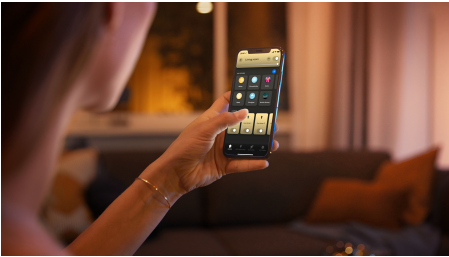

Easy smart lighting

Add a smart candelabra lamp with warm white to cool daylight to help you relax, read, concentrate or energise. Control instantly via Bluetooth in one room or pair with a Hue Bridge to unlock the full suite of features.

Easy smart lighting

- Control up to 10 lights with the Bluetooth app
- Control lights with your voice*
- Set the right mood with warm to cool white light
- Get the perfect light recipes for your daily activities
- Unlock full suite of smart light features with Hue Bridge

Highlights

Control up to 10 lights with the Bluetooth app

With the Hue Bluetooth app, you can control your Hue smart lights in a single room of your home. Add up to 10 smart lights and control them all with just the touch of a button on your mobile device.