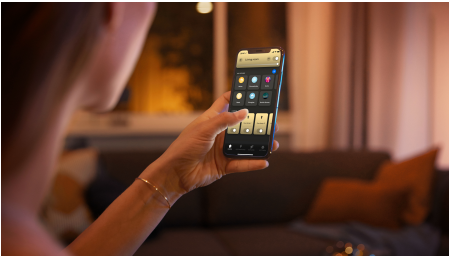

Easy smart lighting

Add these two smart candelabra lamps with warm white to cool daylight to help you relax, read, concentrate or energise. Control instantly via Bluetooth in one room or pair with a Hue Bridge to unlock the full suite of features.

Easy smart lighting

- Control up to 10 lights with the Bluetooth app
- Control lights with your voice*
- Set the right mood with warm to cool white light
- Get the perfect light recipes for your daily activities
- Unlock full suite of smart light features with Hue Bridge

Highlights

Control up to 10 lights with the Bluetooth app

With the Hue Bluetooth app, you can control your Hue smart lights in a single room of your home. Add up to 10 smart lights and control them all with just the touch of a button on your mobile device.