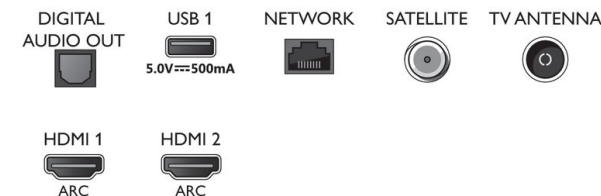

Design

- Colours of TV: Plastic gun metal bezel
- Stand design: Mid silver groove stand

Accessories

- Included accessories: Remote Control, 2 x AAA Batteries, Power cord, Quick start guide, Legal and safety brochure, Tabletop stand

Connections

Side

Bottom

Issue date 2022-07-20

Version: 12.4.1

12 NC: 8670 001 65808
EAN: 87 18863 02333 4

© 2022 Koninklijke Philips N.V.
All Rights reserved.

Specifications are subject to change without notice. Trademarks are the property of Koninklijke Philips N.V. or their respective owners.