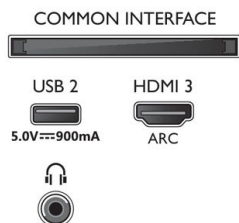

Dimensions

- Box dimensions (W x H x D): 1360.0 x 860.0 x 160.0 mm
- Set dimensions (W x H x D): 1236.6 x 723.6 x 79.9 mm
- Set dimensions with stand (W x H x D): 1236.6 x 741.9 x 261.0 mm
- Product weight: 16.1 kg
- Product weight (+stand): 16.4 kg
- Weight incl. Packaging: 20.5 kg
- Wall-mount compatible: 300 x 200 mm
- Stand dimensions (W x H x D): 700/1036 x 18.3 x 261.0 mm

Design

- Colours of TV: Plastic gun metal bezel
- Stand design: Mid silver groove stand

Accessories

- Included accessories: Remote Control, 2 x AAA Batteries, Power cord, Quick start guide, Legal and safety brochure, Tabletop stand

Connections

Side

Bottom

Issue date 2022-07-20

Version: 12.4.1

12 NC: 8670 001 65808
EAN: 87 18863 02333 4

© 2022 Koninklijke Philips N.V.
All Rights reserved.

Specifications are subject to change without notice. Trademarks are the property of Koninklijke Philips N.V. or their respective owners.