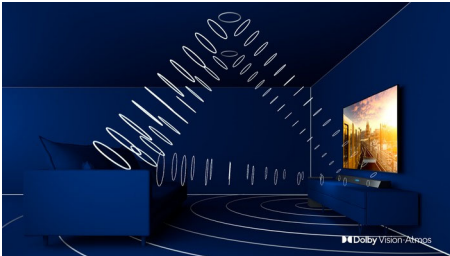

Dolby Vision and Dolby Atmos

Support for Dolby's premium sound and video formats means the HDR content you watch will look—and sound—gloriously real. Whether it's the latest streaming series or a Blu-Ray disc set, you'll enjoy contrast, brightness and colour that reflect the

director's original intentions. And hear spacious sound with clarity, detail and depth.