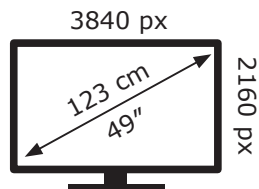

ENERGY

LG Electronics

49UN73906LE

62 kWh/1000h

ABCDEF**G**

91 kWh/1000h

2019/2013