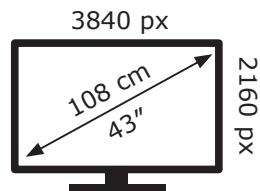

# ENERGY

LG Electronics

43UN74003LB

**65** kWh/1000h

ABCDEF**G**

**85** kWh/1000h

2019/2013