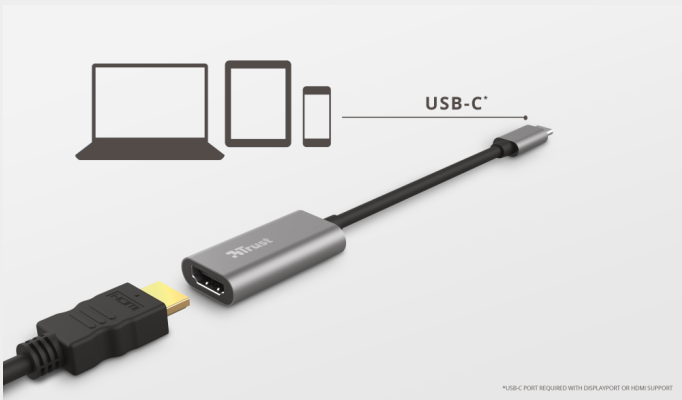

#23774

USB-C to HDMI Adapter

USB-C to HDMI adapter with 4K Ultra HD video and multichannel audio support

Key features

- Connect your PC/ laptop/ MacBook or other device with an external HDMI monitor or TV
- Works on laptops and other devices with a USB-C port supporting video output
- Watch content in great quality with 4K Ultra HD video and multichannel audio support, including DTS and Dolby formats
- Ultra-high resolution images in rich colours thanks to HDR and HDMI 1.4 (4k30Hz)
- Durable & stylish die-cast aluminium alloy housing
- Compact size, easy to carry along when travelling

What's in the box

- USB-C to HDMI adapter

System requirements

- Device with USB-C port supporting video-out, using DisplayPort or HDMI
- Display with HDMI input port
- HDMI cable

For The Big Screen

The USB-C to HDMI adapter is the perfect accessory for your workplace or at home. It enables you to simply connect an HDMI supporting display, like an external monitor or a TV, to your laptop, PC, MacBook, or any other device with a USB-C port supporting video output.

Better Content Experience

With the Trust Dalyx USB-C to HDMI Adapter, you can really get the most out of every photo, image and video. It allows you to watch content in great quality – whether that’s a work presentation or a movie at home. You’ll enjoy high-quality video with 4K Ultra HD video and ultra-high resolution images in rich colours thanks to HDR and HDMI 1.4 (4k30Hz). The Dalyx also has multichannel audio support, including DTS and Dolby formats.

Stylish Office and Travel Essential

The adapter comes in a durable die-cast aluminium alloy housing, making for a stylish addition to your desk setup and work kit, whilst its compact design makes it perfect for travelling.