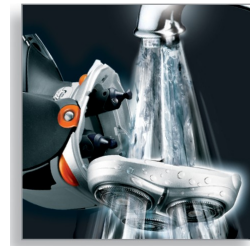

Shaves even the shortest stubble

- Precision Cutting System

Comfortably close

- Super Lift & Cut technology

Adjusts to every curve of your face and neck

- Reflex Action system
- Individually floating heads

Precision Cutting System

The electric shaver has ultra thin heads with slots to shave the long hairs and holes to shave even the shortest stubble.

Super Lift & Cut technology

The dual blade system of this electric shaver lifts hairs to cut comfortably below skin level.

Reflex Action system

Automatically adjust to every curve of your face and neck for flexible, smoother shaving.

Individually floating heads

Align the razor sharp blades of your Philips shaver closer to your skin for exceptional closeness.

Washable shaver

The waterproof shaver can be easily rinsed under the tap.

Specifications

Shaving Performance

Shaving system: Precision Cutting System, Super Lift & Cut technology

Contour-following: SmartTouch Contour-following, Reflex Action system, Individual floating heads