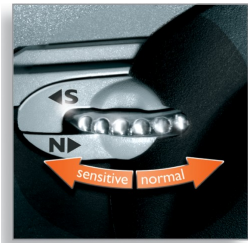

Highlights

SmartTouch Contour-following

Constantly keeps the 3 shaving heads in close contact with your skin for a fast and efficient shave.

Speed-XL shaving heads

The three shaving tracks offer 50% more shaving surface for a fast and close shave. *compared to standard rotary shaving heads.

Personal Comfort Control

Personal Comfort Control adapts the shaver to your skin type. Select the 'Normal' setting for a fast and comfortable close shave. Select 'Sensitive' for a comfortable close shave with maximum skin comfort.

Precision Cutting System

The electric shaver has ultra thin heads with slots to shave the long hairs and holes to shave even the shortest stubble.

Super Lift & Cut technology

The dual blade system of this electric shaver lifts hairs to cut comfortably below skin level.

Reflex Action system

Automatically adjust to every curve of your face and neck for flexible, smoother shaving.

Individually floating heads

Align the razor sharp blades of your Philips shaver closer to your skin for exceptional closeness.