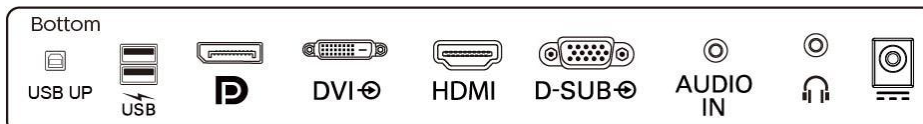

Cabinet

- Front bezel: Black
- Rear cover: Black
- Foot: Black
- Finish: Texture

What's in the box?

- Monitor
- Cables: HDMI cable, USB-A to B cable, Power cable
- User Documentation

Issue date 2021-09-21