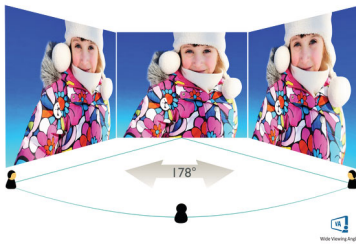

Gaming monitor
E Line 27" (68.6 cm), 1920 x 1080 (Full HD)

Highlights

VA display

The Philips VA LED display uses an advanced multi-domain vertical alignment technology that gives you super-high static contrast ratios for extra-vivid and bright images. While standard office applications are handled with ease, it is especially suitable for photos, web browsing, films, gaming and demanding graphical applications. Its optimised pixel management technology gives you a 178/178 degree extra-wide viewing angle, resulting in crisp images.