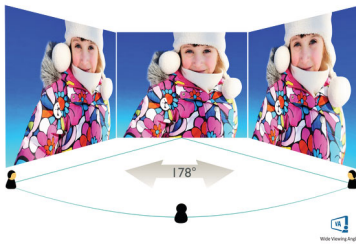

Gaming monitor
E Line 27" (68.6 cm), 1920 x 1080 (Full HD)

272E1GAJ/01

Highlights

VA display

The Philips VA LED display uses an advanced multi-domain vertical alignment technology that gives you super-high static contrast ratios for extra-vivid and bright images. While standard office applications are handled with ease, it is especially suitable for photos, web browsing, films, gaming and demanding graphical applications. Its optimised pixel management technology gives you a 178/178 degree extra-wide viewing angle, resulting in crisp images.