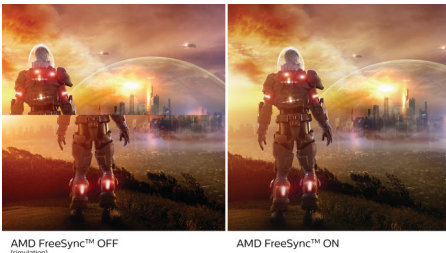

Immersive visuals

- VA display delivers awesome images with wide viewing angles
- 16:9 Full HD display for crisp, detailed images
- SmartContrast for rich black details

The gaming advantage is yours

- AMD FreeSync™ Premium; tear free, stutter free, fluid gaming
- 144 Hz refresh rates for ultra-smooth, brilliant images
- 1 ms (MPRT) fast response for crisp images and smooth gameplay
- SmartImage game mode optimised for gamers
- Ultra Wide-Color wider range of colours for a vivid picture

272E1GAJ/01

Highlights

VA display

The Philips VA LED display uses an advanced multi-domain vertical alignment technology that gives you super-high static contrast ratios for extra-vivid and bright images. While standard office applications are handled with ease, it is especially suitable for photos, web browsing, films, gaming and demanding graphical applications. Its optimised pixel management technology gives you a 178/178 degree extra-wide viewing angle, resulting in crisp images.

AMD FreeSync™ Premium

Gaming shouldn't be a choice between choppy gameplay or broken frames. AMD FreeSync™ Premium equips serious gamers with a fluid, tear-free gameplay experience at peak performance. There are no compromises, game confidently with a high refresh rate, low framerate compensation and low latency.