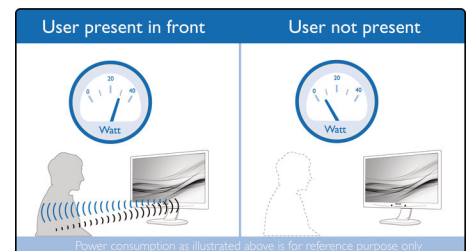

PowerSensor

PowerSensor is a built-in 'people sensor' that transmits and receives harmless infrared signals to determine if the user is present and then automatically reduces monitor brightness when the user steps away from the desk, cutting energy costs by up to 80 percent and prolonging monitor life

USB-C

Quad HD

Wide Viewing Angle

SmartErgo Base

3-sided Frameless

Flicker-free

LowBlue Mode

EasyRead

PowerSensor