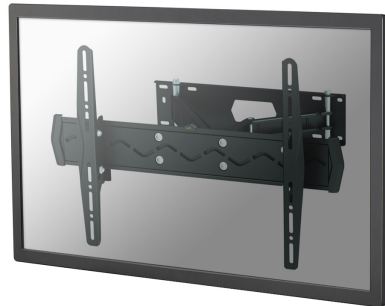

LED-W560

Neomounts by Newstar TV/Monitor Wall Mount (Full Motion) for 32"-75" Screen - Black

NEOMOUNTS BY NEWSTAR TV WALL MOUNT

SPECIFICATIONS

Color	Black
Distance to wall	9 - 38 cm
Height adjustment	None
Max. screen size	75
Max. weight	50
Min. screen size	32
Min. weight	0
Rotate (degrees)	6°
Screens	1
Swivel (degrees)	110°
Tilt (degrees)	20°
Type	Full motion Tilt Swivel
VESA maximum	600x400 mm
VESA minimum	75x75 mm
VESA pattern	100x100 100x200 120x120 200x100 200x200 200x300 200x400 300x100 300x200 300x300 350x350 400x400 400x300 400x600 440x400 500x400 600x200 600x300 600x400 75x75
Warranty	5 year
EAN code	8717371443009

The Neomounts by Newstar wall mount, model LED-W560 is a full swing tilt- and swivel wall mount for flat screens up to 75" (191 cm). This mount is a great choice when you want the ultimate viewing flexibility with your flat screen TV. Effortless pull the display out from the wall, position it in almost any direction, turn it around corners and then smoothly return it to the wall when finished.

Neomounts by Newstars? tilt (20°) and swivel (110°) technology allows the mount to change to any viewing angle to fully benefit from the capabilities of the flat screen. The mount is easily depth adjustable from 9 to 38 centimetres. An innovative cable management conceals and routes cables from mount to flat screen. Hide your cables to keep living room, bedroom or home cinema installation nice and tidy.

Neomounts by Newstar LED-W560 has three pivot points and is suitable for screens up to 75" (191 cm). The weight capacity of this product is 50 kg each screen. The wall mount is suitable for screens that meet VESA hole pattern 75x75 to 600x400mm. Different hole patterns can be covered using Neomounts by Newstar VESA adapter plates.

Create a clean design ambiance for your flat screen TV in the living room, bedroom or home cinema.

All installation material is included with the product.