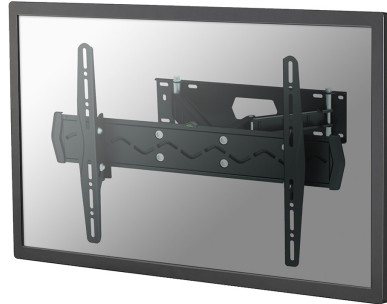

Type	Full motion
	Tilt
	Swivel
Tilt (degrees)	20°
Swivel (degrees)	110°
Rotate (degrees)	6°
Adjustment type	None

INFORMATION

Color	Black
Main material	Steel
Warranty	5 year
EAN code	8717371443009

*Please note: The inch sizes stated are just an indication, combined with the weight and VESA sizes. The maximum weight and VESA size are absolute restrictions for the products and should not be exceeded.

NEOMOUNTS TV WALL MOUNT

Neomounts

Neomounts

Neomounts TV/Monitor Wall Mount (Full Motion) for 32"-75" Screen - Black

The Neomounts wall mount, model LED-W560 is a full swing tilt- and swivel wall mount for flat screens up to 75" (191 cm). This mount is a great choice when you want the ultimate viewing flexibility with your flat screen TV. Effortless pull the display out from the wall, position it in almost any direction, turn it around corners and then smoothly return it to the wall when finished.

Neomounts' tilt (20°) and swivel (110°) technology allows the mount to change to any viewing angle to fully benefit from the capabilities of the flat screen. The mount is easily depth adjustable from 9 to 38 centimetres. An innovative cable management conceals and routes cables from mount to flat screen. Hide your cables to keep living room, bedroom or home cinema installation nice and tidy.

Neomounts LED-W560 has three pivot points and is suitable for screens up to 75" (191 cm). The weight capacity of this product is 50 kg each screen. The wall mount is suitable for screens that meet VESA hole pattern 75x75 to 600x400mm. Different hole patterns can be covered using Neomounts VESA adapter plates.