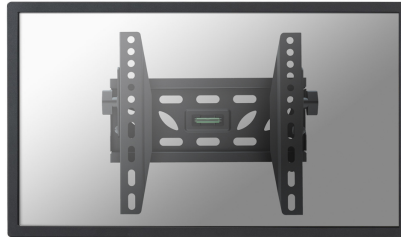

LED-W220

NEOMOUNTS BY NEWSTAR TV WALL MOUNT

Neomounts by Newstar TV/Monitor Wall Mount (tiltable) for 22"-40" Screen - Black

SPECIFICATIONS

Color	Black
Distance to wall	3,9 cm
Height adjustment	None
Max. screen size	40
Max. weight	50
Min. screen size	22
Min. weight	0
Screens	1
Tilt (degrees)	10°
Type	Tilt
VESA maximum	200x200 mm
VESA minimum	100x100 mm
VESA pattern	100x100 100x150 100x200 120x120 200x100 200x200
Warranty	5 year
EAN code	8717371442972

The Neomounts by Newstar wall mount, model LED-W220 is a tiltable wall mount for flat screens up to 40". This mount is a great choice when you want the ultimate viewing flexibility with your flat screen. Neomounts by Newstar's tilt (10°) technology allows the mount to change to any viewing angle to fully benefit from the capabilities of the flat screen. Depth of this mount is 4 centimetres.

Neomounts by Newstar LED-W220 is suitable for screens up to 40" (102 cm). The weight capacity of this product is 50 kg each screen. The wall mount is suitable for screens that meet VESA hole pattern 100x100 to 200x200mm. Different hole patterns can be covered using Neomounts by Newstar VESA adapter plates.

Create a clean design ambiance for your flat screen TV in the living room, bedroom or home cinema.

All installation material is included with the product.

LED-W220

NEOMOUNTS BY NEWSTAR TV WALL MOUNT