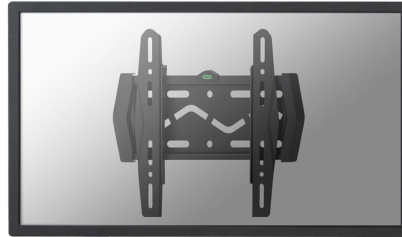

LED-W120

SPECIFICATIONS

GENERAL

Min. screen size*	22 inch
Max. screen size*	40 inch
Max. weight	50 kg (per screen)
Screens	1
VESA minimum	100x100 mm
VESA maximum	200x200 mm
Distance to wall	1,7-3 cm

FUNCTIONALITY

Type	Fixed
Adjustment type	None

INFORMATION

Color	Black
Main material	Steel
Warranty	5 year
EAN code	8717371442958

*Please note: The inch sizes stated are just an indication, combined with the weight and VESA sizes. The maximum weight and VESA size are absolute restrictions for the products and should not be exceeded.

NEOMOUNTS TV WALL MOUNT

Neomounts

Neomounts

Neomounts TV/Monitor Ultrathin Wall Mount (fixed) for 22"-40" Screen - Black

The Neomounts wall mount, model LED-W120 is a fixed wall mount for flat screens up to 40" (102 cm). This mount is a great choice when you want the ultimate viewing flexibility with your flat screen. Depth of this mount is 1,5 to 3 centimetres.

Neomounts LED-W120 is suitable for screens up to 40" (102 cm). The weight capacity of this product is 50 kg each screen. The wall mount is suitable for screens that meet VESA hole pattern 100x100 to 200x200mm. Different hole patterns can be covered using Neomounts VESA adapter plates.