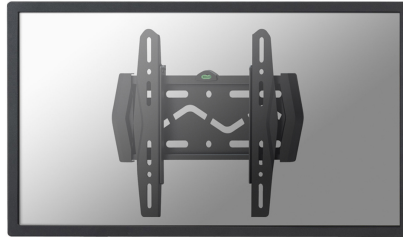

LED-W120

SPECIFICATIONS

GENERAL

Min. screen size*	22 inch
Max. screen size*	40 inch
Max. weight	50 kg (per screen)
Screens	1
VESA minimum	100x100 mm
VESA maximum	200x200 mm
Distance to wall	1,7-3 cm

FUNCTIONALITY

Type	Fixed
Adjustment type	None

INFORMATION

Color	Black
Main material	Steel
Warranty	5 year
EAN code	8717371442958

*Please note: The inch sizes stated are just an indication, combined with the weight and VESA sizes. The maximum weight and VESA size are absolute restrictions for the products and should not be exceeded.

NEOMOUNTS TV WALL MOUNT

Neomounts

Neomounts

Neomounts TV/Monitor Ultrathin Wall Mount (fixed) for 22"-40" Screen - Black

The Neomounts wall mount, model LED-W120 is a fixed wall mount for flat screens up to 40" (102 cm). This mount is a great choice when you want the ultimate viewing flexibility with your flat screen. Depth of this mount is 1,5 to 3 centimetres.

Neomounts LED-W120 is suitable for screens up to 40" (102 cm). The weight capacity of this product is 50 kg each screen. The wall mount is suitable for screens that meet VESA hole pattern 100x100 to 200x200mm. Different hole patterns can be covered using Neomounts VESA adapter plates.