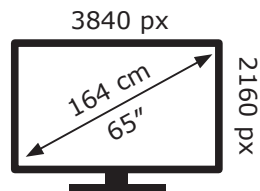

**ENERG** 

LG Electronics

65UN81003LB

**133** kWh/1000h

ABCDEF**G**

**155** kWh/1000h

2019/2013