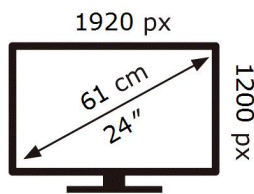

SAMSUNG

S24H650GDU

**23** kWh/1000h

2019/2013

**ENERG** 

**SAMSUNG**

S24H650GDU

**23** kWh/1000h