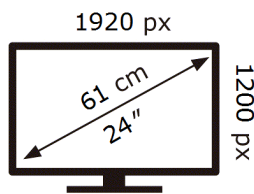

SAMSUNG

S24H650GDU

**23** kWh/1000h

2019/2013

**ENERG** 

**SAMSUNG**

S24H650GDU

**23** kWh/1000h